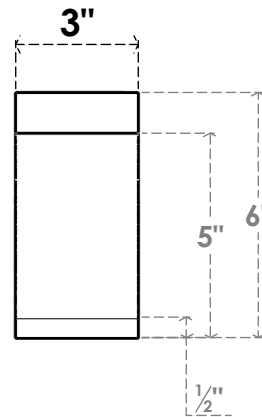

ITEM NUMBER: BRCPO030X06000X06000IMP

3"W X 6"D X 6"H IMPERIAL ARCHITECTURAL GRADE PVC OPEN BRACE

SIDE PROFILE

FRONT PROFILE

ISOMETRIC

EKENA MILLWORK
2300 WEST MAIN ST.
CLARKSVILLE, TX 75426
TOLL FREE: 866-607-0453
WWW.EKENAMILLWORK.COM