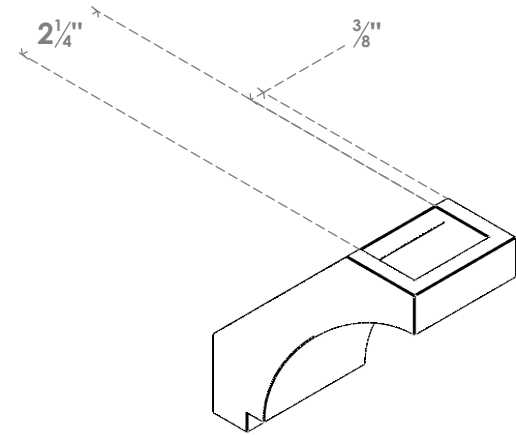

ITEM NUMBER: BRCPO030X06000X06000IMP

3"W X 6"D X 6"H IMPERIAL ARCHITECTURAL GRADE PVC OPEN BRACE

SIDE PROFILE

FRONT PROFILE

ISOMETRIC

EKENA MILLWORK
2300 WEST MAIN ST.
CLARKSVILLE, TX 75426
TOLL FREE: 866-607-0453
WWW.EKENAMILLWORK.COM