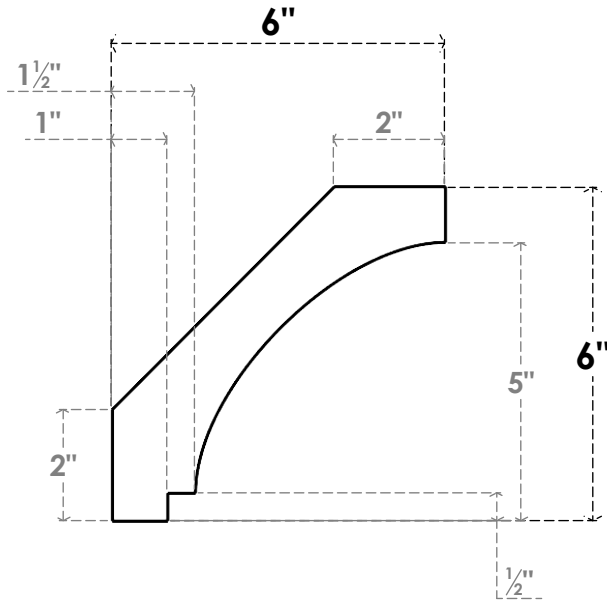

ITEM NUMBER: BRCPO030X06000X06000IMP

3"W X 6"D X 6"H IMPERIAL ARCHITECTURAL GRADE PVC OPEN BRACE

SIDE PROFILE

FRONT PROFILE

ISOMETRIC

EKENA MILLWORK
2300 WEST MAIN ST.
CLARKSVILLE, TX 75426
TOLL FREE: 866-607-0453
WWW.EKENAMILLWORK.COM